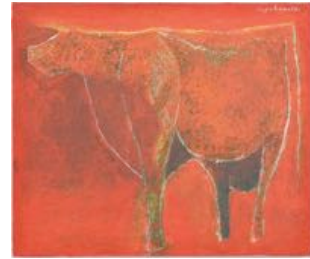

IKEDA GALLERY Berlin

Christinenstrasse 18/19, 10119 Berlin GERMANY Tel 030-4432-8510 Fax 030-4432-8511
berlin@akiraikedagallery.net www.ikedagallery.com

11. 象 3 266
  Shape 3
  1966-2013
  mixed media and oil on canvas
  38x45.5cm