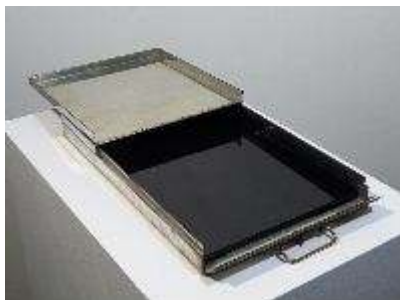

AKIRA IKEDA GALLERY / TAURA

Sagami K, Mubanchi, Taura Minato-machi, Yokosuka, 237-0071 JAPAN Tel: 046-861-1121
<http://www.akiraikedagallery.net/> E-mail: taura.jp@akiraikedagallery.net

4.

“260”, 2009

polyurethane in steel box

open size: H6.3 x W26.5 x L59 cm / closed size: H5 x W26.5 x L43.3 cm

5.

“348”, 2009

polyurethane in steel box

open size: H7.8 x W26.5 x L67 cm / closed size: H6.5 x W26.5 x L45 cm

6.

“427”, 2009

polyurethane in steel box