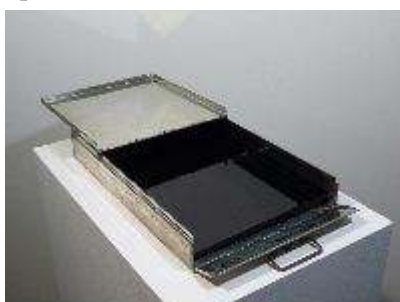

open size: H7.5 x W26.5 x L62 cm / closed size: H6.5 x W26.5 x L45 cm

7.

“624”, 2009

polyurethane in steel box

open size: H8 x W28.3x L68.5 cm / closed size: H6.5 x W28.3x L45.7 cm

AKIRA IKEDA GALLERY / TAURA