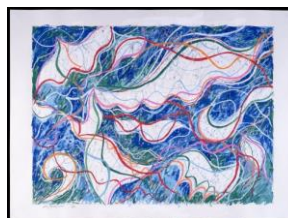

Drawings

JT-

- 102 “熱帯”
(No. 1304)
1991
marker on paper
image size: 38.9x51.8cm
paper size: 54.5x73.8cm
- 115 “熱帯の夏”
(No. 1327)
1992
pencil and marker on paper
paper size: 79.5x109.5cm
image size: 67x92cm
- 118 “熱帯”
(No. 1330)
1992
marker on paper
image size: 92.2x67cm
paper size: 109.5x79.5cm
- 119 “熱帯”
(No. 1331)
1992
marker on paper
image size: 67x92cm
paper size: 79.5x109.5cm